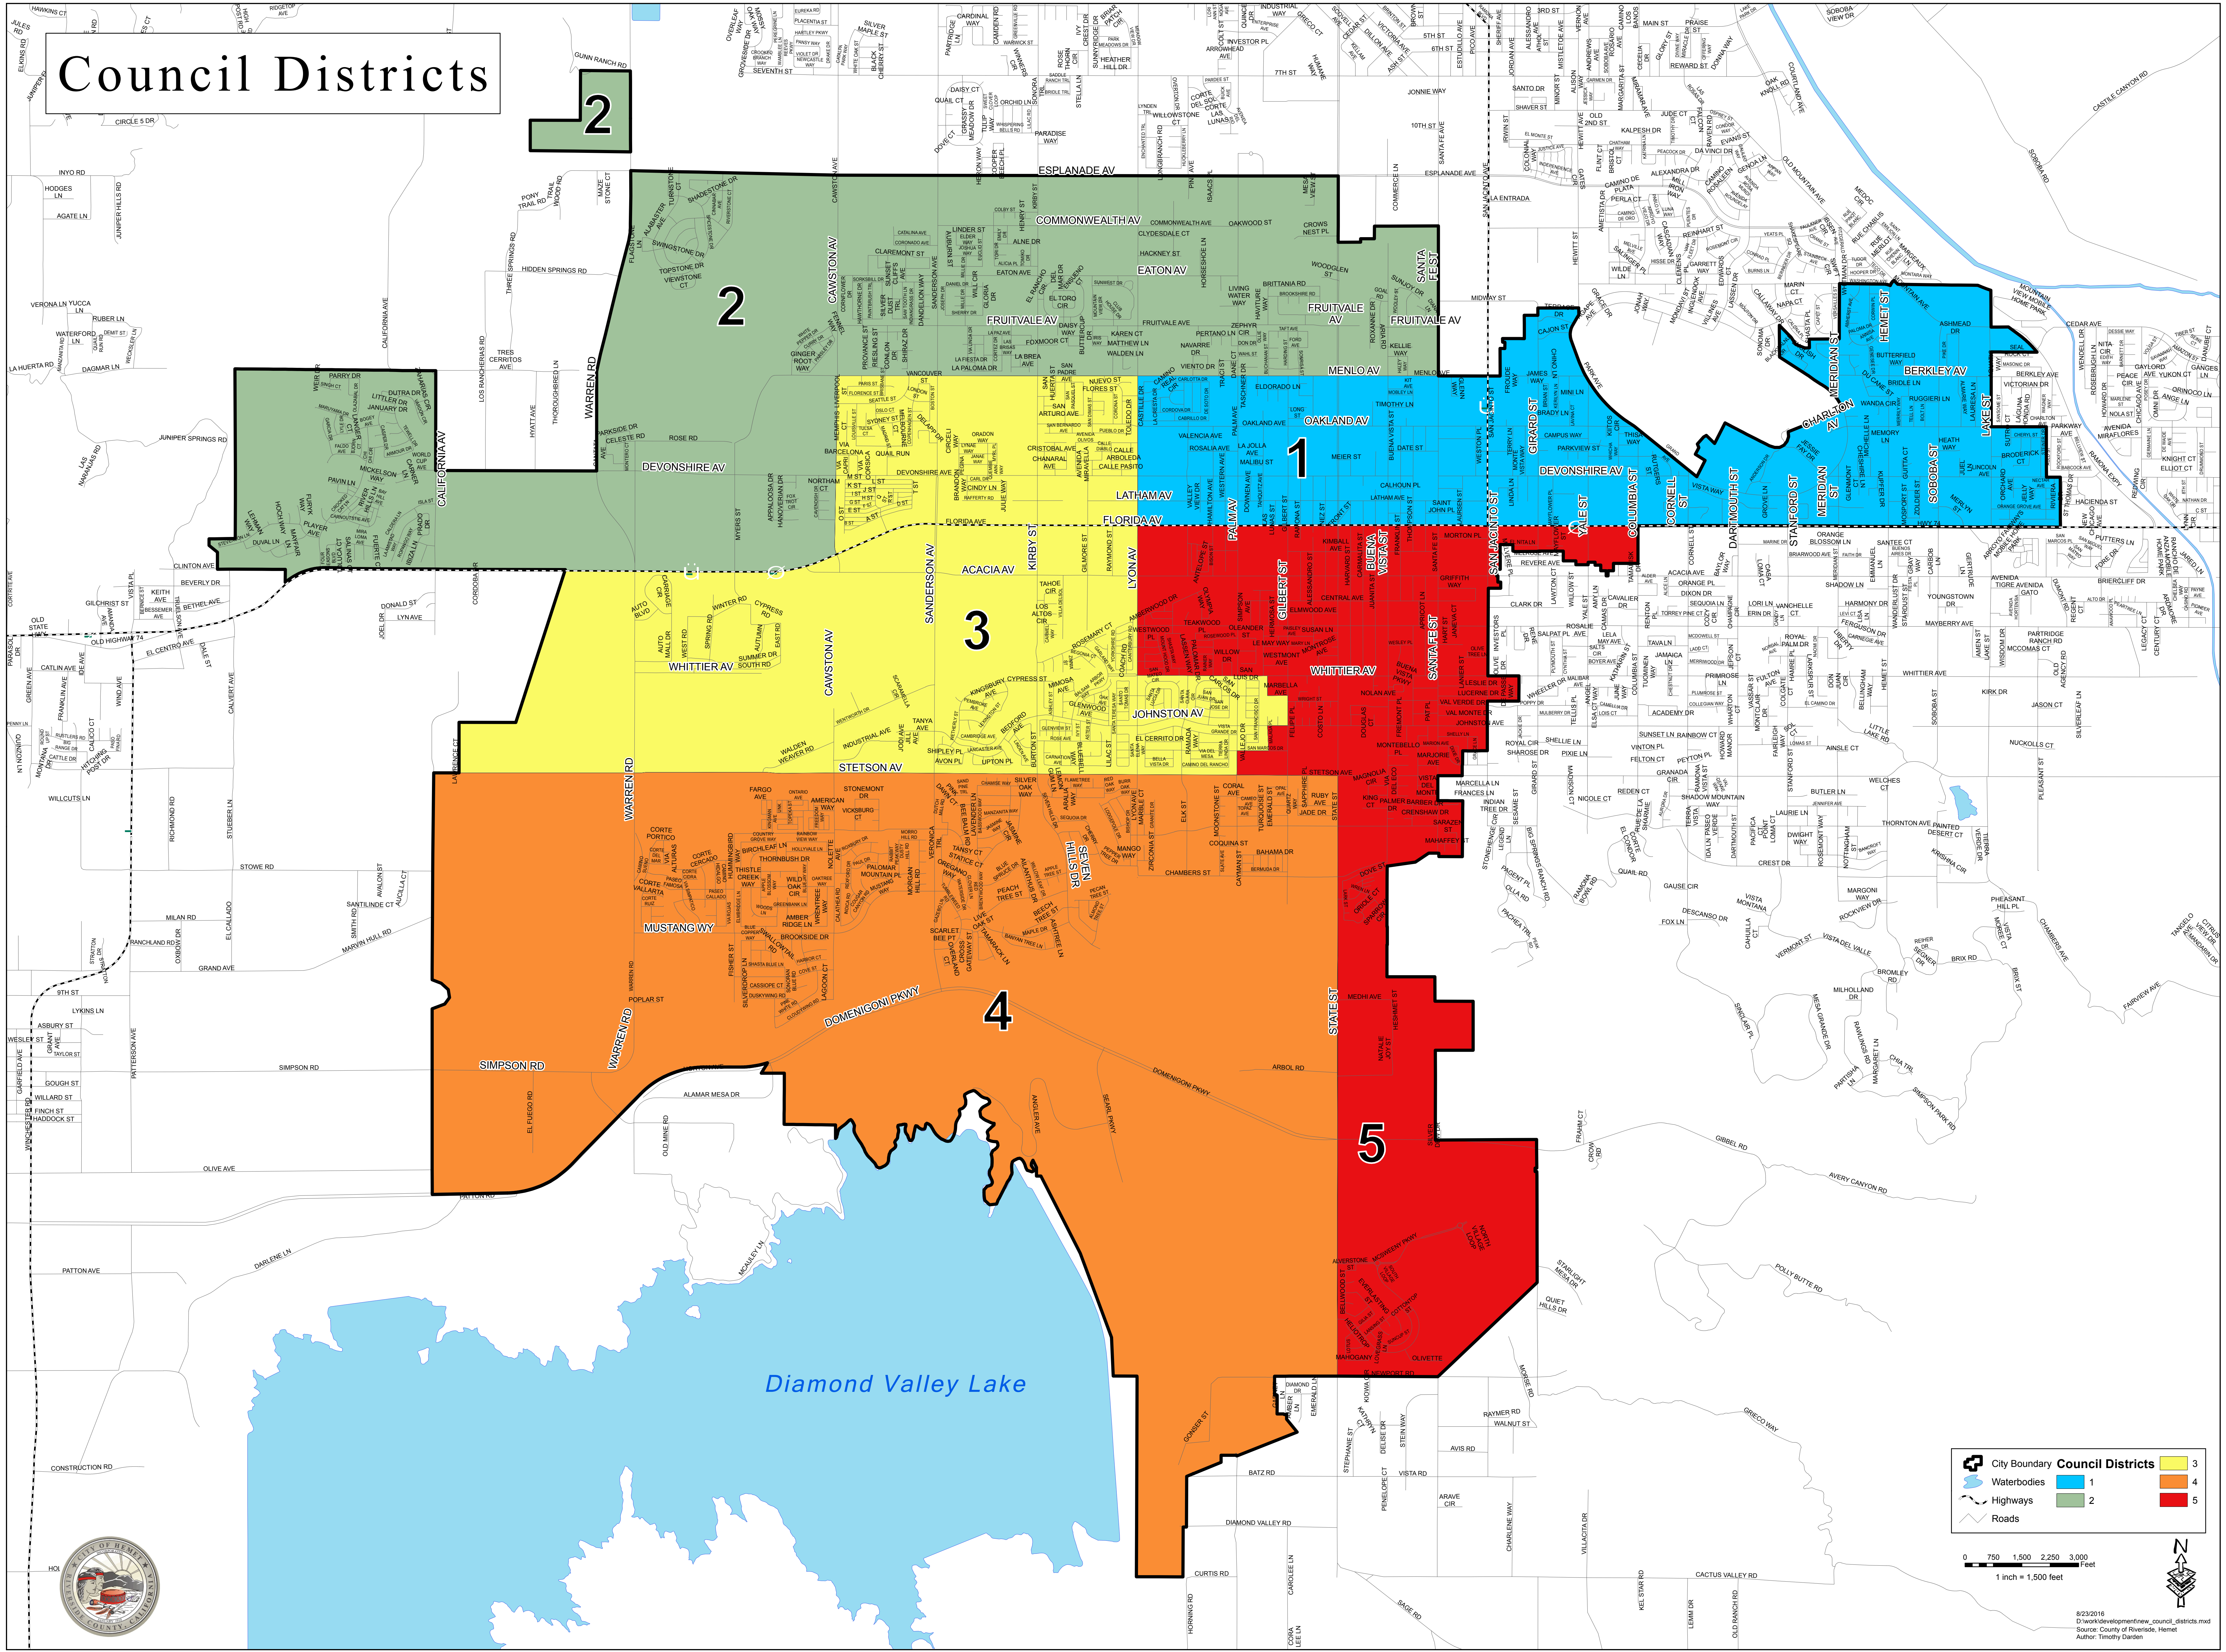

Council Districts

City Boundary Council Districts

- City Boundary
- Waterbodies
- Highways
- Roads

Legend for Council Districts:

- 1 (Blue)
- 2 (Green)
- 3 (Yellow)
- 4 (Orange)
- 5 (Red)

Scale: 0 750 1,500 2,250 3,000 Feet
1 inch = 1,500 feet